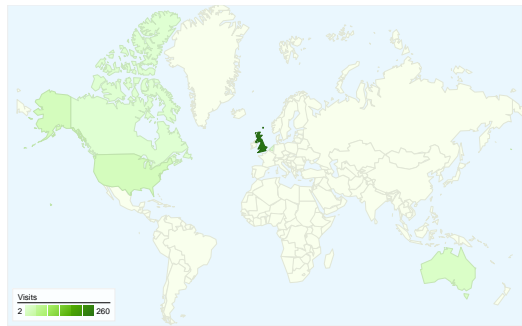

Map Overlay

Traffic Sources Overview

- **Direct Traffic**
  215.00 (70.72%)
- **Referring Sites**
  67.00 (22.04%)
- **Search Engines**
  22.00 (7.24%)

Content Overview

Pages	Pageviews	% Pageviews
/opc/index.php	373	13.27%
/opc/showlog.php	206	7.33%
/opc/	146	5.20%
/opc/login.php?message=loginf	104	3.70%
/opc/login.php	75	2.67%