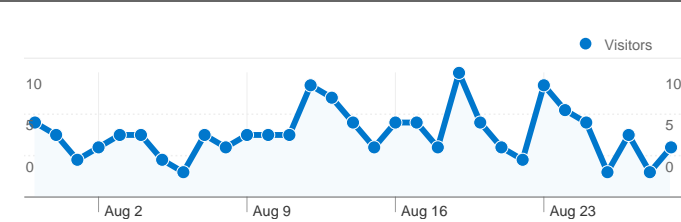

Site Usage

375 Visits

16.00% Bounce Rate

3,408 Pageviews

00:12:17 Avg. Time on Site

9.09 Pages/Visit

20.80% % New Visits

Visitors Overview

90 people visited this site

375 Visits

90 Absolute Unique Visitors

3,408 Pageviews

9.09 Average Pageviews

00:12:17 Time on Site

16.00% Bounce Rate

20.80% New Visits

375 visits came from 8 countries/territories

Site Usage

Country/Territory	Visits	Pages/Visit	Avg. Time on Site	% New Visits	Bounce Rate
United Kingdom	308	8.31	00:11:59	19.81%	13.64%
Ireland	29	7.52	00:10:07	6.90%	48.28%
Sweden	14	17.29	00:19:25	7.14%	14.29%
Australia	10	11.40	00:09:21	40.00%	0.00%
Canada	7	26.71	00:20:52	42.86%	0.00%
United States	4	20.00	00:26:47	100.00%	50.00%
Netherlands	2	2.00	00:00:38	100.00%	0.00%
Jersey	1	3.00	00:00:49	100.00%	0.00%

Pages on this site were viewed a total of 3,408 times

3,408 Pageviews

1,835 Unique Views

16.00% Bounce Rate

Top Content

Pages	Pageviews	% Pageviews
/opc/index.php	982	28.81%
/opc/showlog.php	335	9.83%
/opc/login.php	254	7.45%
/opc/search.php	91	2.67%
/opc/browsemedia.php?mediatypeID=transcriptions	64	1.88%