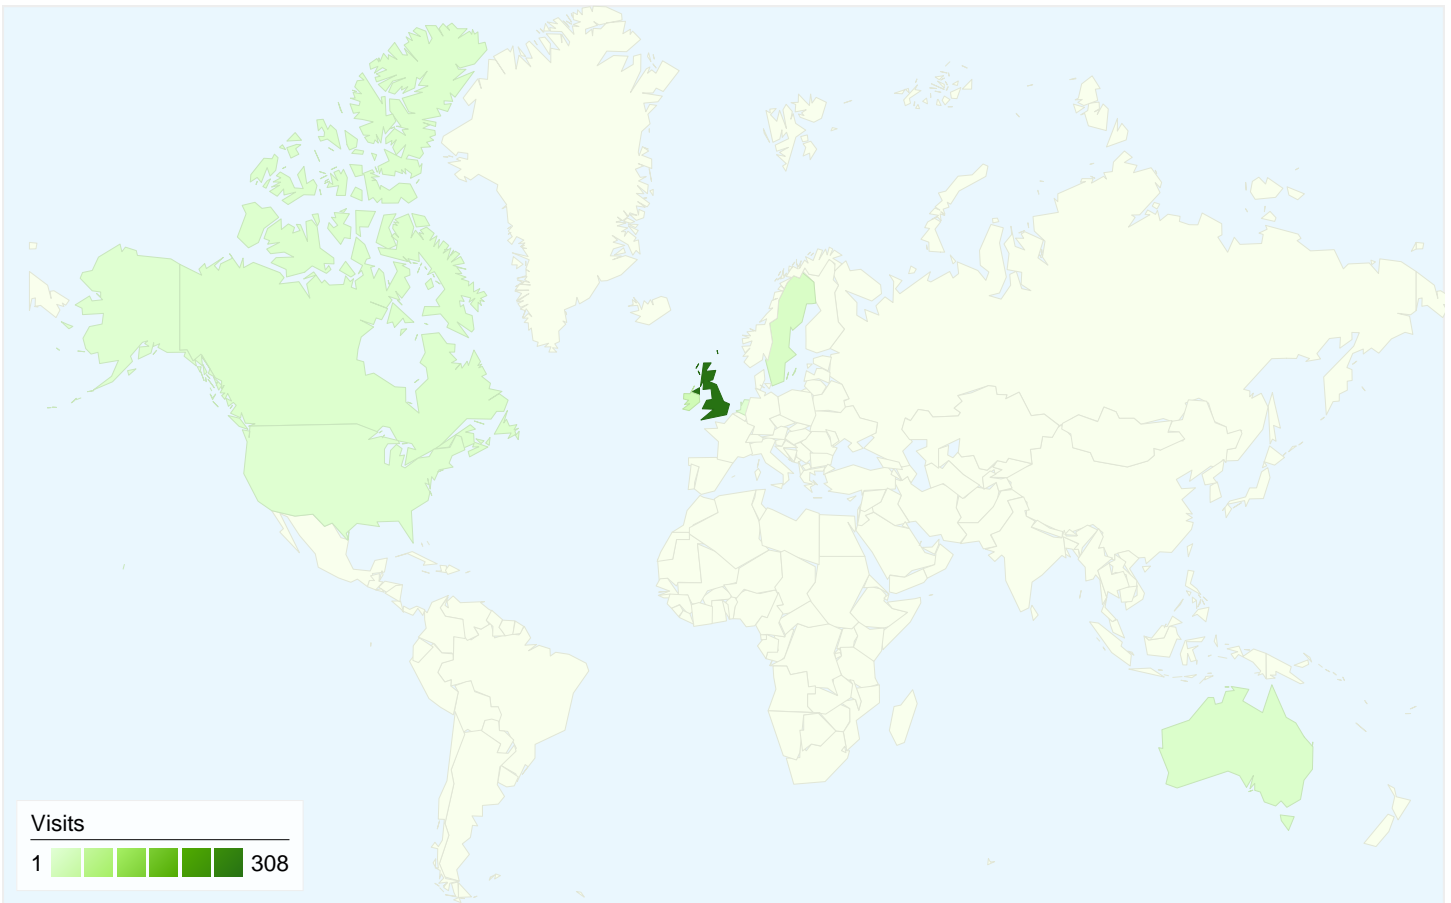

All traffic sources sent a total of 375 visits

62.93% Direct Traffic

26.40% Referring Sites

10.67% Search Engines

- Direct Traffic
236.00 (62.93%)
- Referring Sites
99.00 (26.40%)
- Search Engines
40.00 (10.67%)

375 visits came from 8 countries/territories

Site Usage

Country/Territory	Visits	Pages/Visit	Avg. Time on Site	% New Visits	Bounce Rate
United Kingdom	308	8.31	00:11:59	19.81%	13.64%
Ireland	29	7.52	00:10:07	6.90%	48.28%
Sweden	14	17.29	00:19:25	7.14%	14.29%
Australia	10	11.40	00:09:21	40.00%	0.00%
Canada	7	26.71	00:20:52	42.86%	0.00%
United States	4	20.00	00:26:47	100.00%	50.00%
Netherlands	2	2.00	00:00:38	100.00%	0.00%
Jersey	1	3.00	00:00:49	100.00%	0.00%