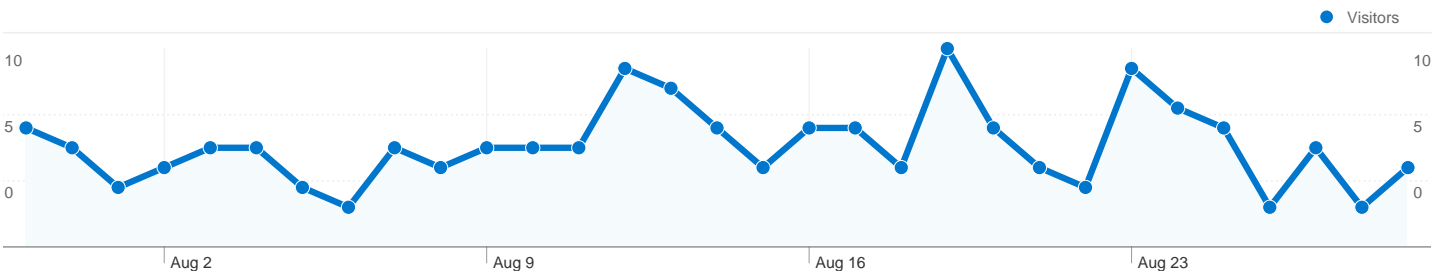

Site Usage

375 Visits

16.00% Bounce Rate

3,408 Pageviews

00:12:17 Avg. Time on Site

9.09 Pages/Visit

20.80% % New Visits

Visitors Overview

90 people visited this site

375 Visits

90 Absolute Unique Visitors

3,408 Pageviews

9.09 Average Pageviews

00:12:17 Time on Site

16.00% Bounce Rate

20.80% New Visits

375 visits came from 8 countries/territories

Site Usage

Country/Territory	Visits	Pages/Visit	Avg. Time on Site	% New Visits	Bounce Rate
United Kingdom	308	8.31	00:11:59	19.81%	13.64%
Ireland	29	7.52	00:10:07	6.90%	48.28%
Sweden	14	17.29	00:19:25	7.14%	14.29%
Australia	10	11.40	00:09:21	40.00%	0.00%
Canada	7	26.71	00:20:52	42.86%	0.00%
United States	4	20.00	00:26:47	100.00%	50.00%
Netherlands	2	2.00	00:00:38	100.00%	0.00%
Jersey	1	3.00	00:00:49	100.00%	0.00%

Pages on this site were viewed a total of 3,408 times

3,408 Pageviews

1,835 Unique Views

16.00% Bounce Rate

Top Content

Pages	Pageviews	% Pageviews
/opc/index.php	982	28.81%
/opc/showlog.php	335	9.83%
/opc/login.php	254	7.45%
/opc/search.php	91	2.67%
/opc/browsemedia.php?mediatypeID=transcriptions	64	1.88%