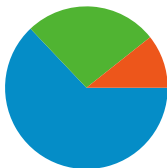

Traffic Sources Overview

- **Direct Traffic**
  236.00 (62.93%)
- **Referring Sites**
  99.00 (26.40%)
- **Search Engines**
  40.00 (10.67%)

Content Overview

Pages	Pageviews	% Pageviews
/opc/index.php	982	28.81%
/opc/showlog.php	335	9.83%
/opc/login.php	254	7.45%
/opc/search.php	91	2.67%
/opc/browsemedia.php?mediaty	64	1.88%