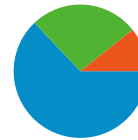

Technical Profile

Browser	Visits	% visits
Firefox	269	71.73%
Internet Explorer	81	21.60%
Safari	23	6.13%
Chrome	2	0.53%

Connection Speed	Visits	% visits
DSL	271	72.27%
Cable	60	16.00%
Unknown	33	8.80%
T1	6	1.60%
OC3	4	1.07%

All traffic sources sent a total of 375 visits

62.93% Direct Traffic

26.40% Referring Sites

10.67% Search Engines

- Direct Traffic
236.00 (62.93%)
- Referring Sites
99.00 (26.40%)
- Search Engines
40.00 (10.67%)