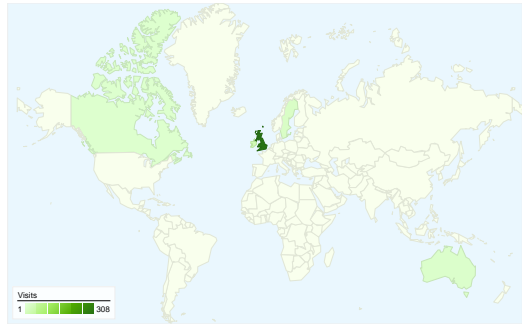

Visitors
90

Map Overlay

Traffic Sources Overview

- **Direct Traffic**
236.00 (62.93%)
- **Referring Sites**
99.00 (26.40%)
- **Search Engines**
40.00 (10.67%)

Content Overview

Pages	Pageviews	% Pageviews
/opc/index.php	982	28.81%
/opc/showlog.php	335	9.83%
/opc/login.php	254	7.45%
/opc/search.php	91	2.67%
/opc/browsemedia.php?mediaty	64	1.88%

All traffic sources sent a total of 375 visits

62.93% Direct Traffic

26.40% Referring Sites

10.67% Search Engines

- Direct Traffic
236.00 (62.93%)
- Referring Sites
99.00 (26.40%)
- Search Engines
40.00 (10.67%)

Top Traffic Sources

Sources	Visits	% visits	Keywords	Visits	% visits
(direct) ((none))	236	62.93%	st issey folk	13	32.50%
cornwall-opc.org (referral)	70	18.67%	udy st issey	7	17.50%
google (organic)	39	10.40%	st issey cornwall	4	10.00%
johnson-wilcock.com (referral)	23	6.13%	st issey baptisms	3	7.50%
sn137w.snt137.mail.live.com	3	0.80%	st. issey cornwall	2	5.00%

375 visits came from 8 countries/territories

Site Usage

Country/Territory	Visits	Pages/Visit	Avg. Time on Site	% New Visits	Bounce Rate
United Kingdom	308	8.31	00:11:59	19.81%	13.64%
Ireland	29	7.52	00:10:07	6.90%	48.28%
Sweden	14	17.29	00:19:25	7.14%	14.29%
Australia	10	11.40	00:09:21	40.00%	0.00%
Canada	7	26.71	00:20:52	42.86%	0.00%
United States	4	20.00	00:26:47	100.00%	50.00%
Netherlands	2	2.00	00:00:38	100.00%	0.00%
Jersey	1	3.00	00:00:49	100.00%	0.00%