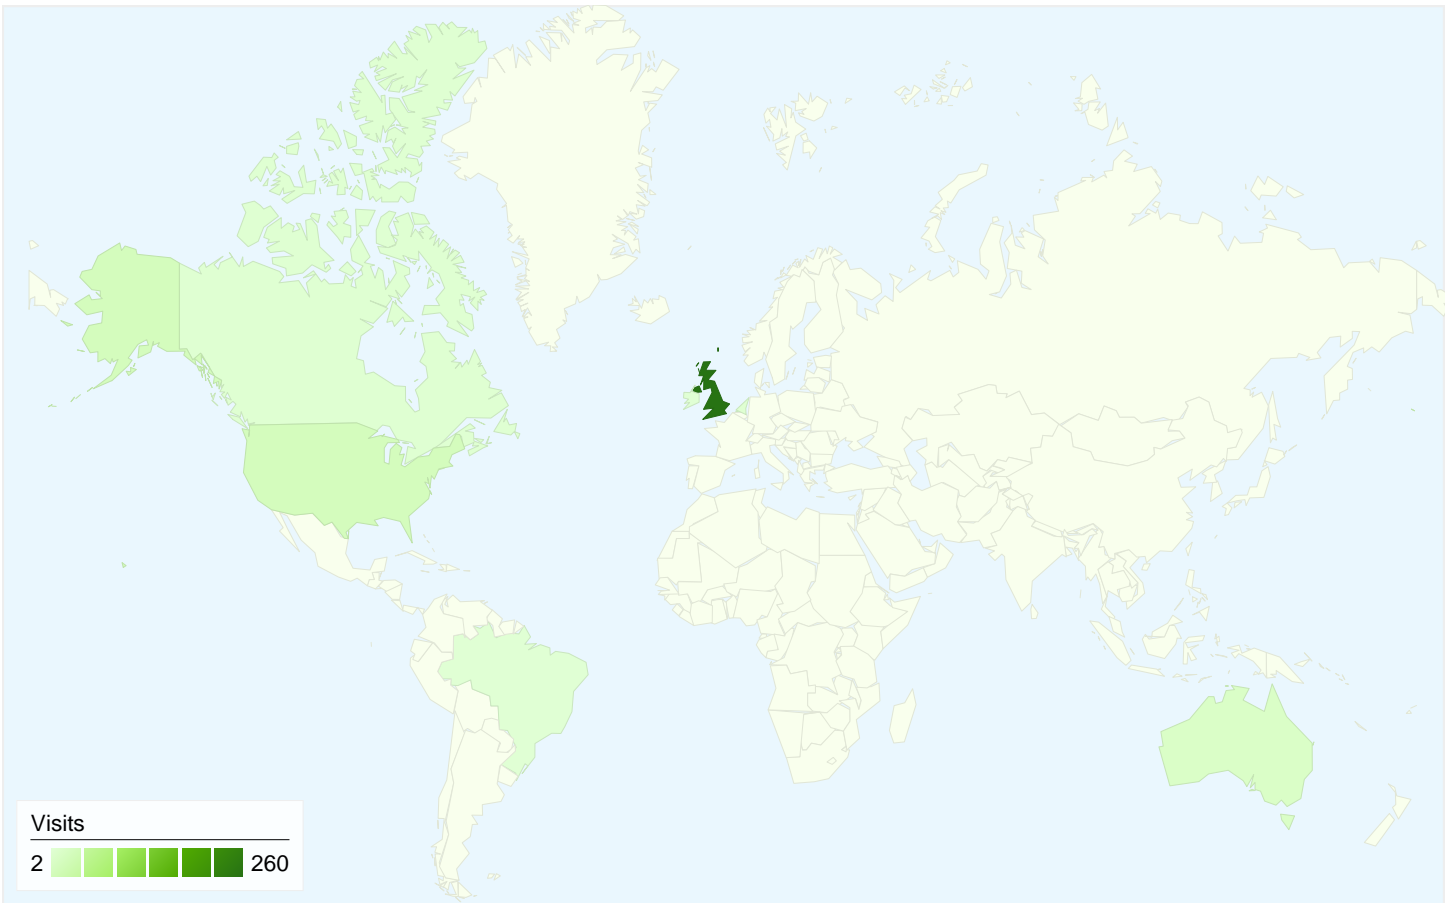

22.04% Referring Sites

7.24% Search Engines

- Direct Traffic  
215.00 (70.72%)
- Referring Sites  
67.00 (22.04%)
- Search Engines  
22.00 (7.24%)

## Top Traffic Sources

Sources	Visits	% visits	Keywords	Visits	% visits
(direct) ((none))	215	70.72%	johnson-wilcock.com	6	27.27%
familytreeseeker.com (referral)	41	13.49%	st issey	5	22.73%
google (organic)	21	6.91%	st issey cornwall	3	13.64%
cornwall-opc.org (referral)	8	2.63%	johnson st issey	2	9.09%
trees.ancestry.com (referral)	7	2.30%	johnson-wilcock	1	4.55%

## 304 visits came from 7 countries/territories

Site Usage

Country/Territory	Visits	Pages/Visit	Avg. Time on Site	% New Visits	Bounce Rate
<b>Visits</b> <b>304</b> % of Site Total: 100.00%	<b>Pages/Visit</b> <b>9.24</b> Site Avg: 9.24 (0.00%)	<b>Avg. Time on Site</b> <b>00:13:38</b> Site Avg: 00:13:38 (0.00%)	<b>% New Visits</b> <b>25.33%</b> Site Avg: 25.00% (1.32%)	<b>Bounce Rate</b> <b>25.00%</b> Site Avg: 25.00% (0.00%)	
United Kingdom	260	8.38	00:13:24	21.92%	23.46%
United States	20	13.70	00:18:49	35.00%	30.00%
Australia	12	21.92	00:20:33	41.67%	25.00%
Netherlands	4	2.00	00:00:19	75.00%	50.00%
Canada	4	16.25	00:06:53	75.00%	50.00%
Ireland	2	9.50	00:03:31	100.00%	0.00%
Brazil	2	1.00	00:00:00	0.00%	100.00%