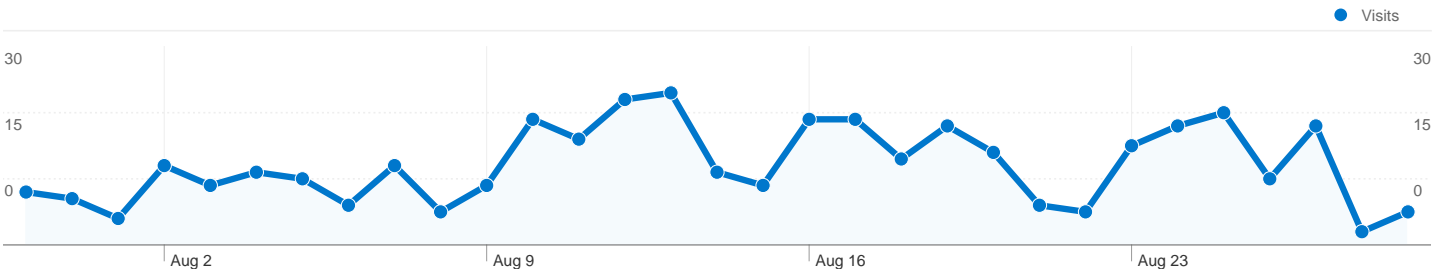

All traffic sources sent a total of 375 visits

62.93% Direct Traffic

26.40% Referring Sites

10.67% Search Engines

- Direct Traffic
  236.00 (62.93%)
- Referring Sites
  99.00 (26.40%)
- Search Engines
  40.00 (10.67%)

Top Traffic Sources

Sources	Visits	% visits	Keywords	Visits	% visits
(direct) ((none))	236	62.93%	st issey folk	13	32.50%
cornwall-opc.org (referral)	70	18.67%	udy st issey	7	17.50%
google (organic)	39	10.40%	st issey cornwall	4	10.00%
johnson-wilcock.com (referral)	23	6.13%	st issey baptisms	3	7.50%
sn137w.snt137.mail.live.com	3	0.80%	st. issey cornwall	2	5.00%