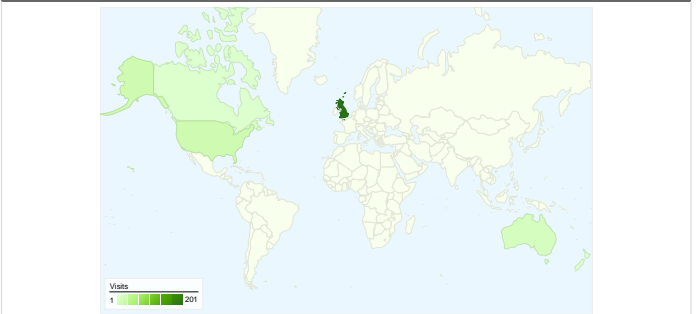

Dashboard

Comparing to: Site

Site Usage

251 Visits

37.05% Bounce Rate

2,601 Page Views

00:08:22 Avg. Time on Site

10.36 Pages/Visit

67.73% % New Visits

Visitors Overview

Map Overlay world

Traffic Sources Overview

Content Overview

Pages	Page Views	% Page Views
/tnghome/index.php	139	5.34%
/tnghome/search.php	65	2.50%
/tnghome/surnames.php	47	1.81%
/tnghome/browsemedia.php?	38	1.46%
/tnghome/browsemedia.php?	28	1.08%

Visitors Overview

Comparing to: Site

185 people visited this site

251 Visits

185 Absolute Unique Visitors

2,601 Page Views

10.36 Average Page Views

00:08:22 Time on Site

Map Overlay

Comparing to: Site

251 visits came from 11 countries/territories

Site Usage

Visits	Pages/Visit	Avg. Time on Site	% New Visits	Bounce Rate	
251 % of Site Total: 100.00%	10.36 Site Avg: 10.36 (0.00%)	00:08:22 Site Avg: 00:08:22 (0.00%)	68.13% Site Avg: 67.73% (0.59%)	37.05% Site Avg: 37.05% (0.00%)	
Country/Territory	Visits	Pages/Visit	Avg. Time on Site	% New Visits	Bounce Rate
United Kingdom	201	11.78	00:10:01	62.69%	34.33%
United States	22	2.50	00:00:46	90.91%	45.45%
Australia	13	3.69	00:01:27	92.31%	61.54%
Canada	5	6.00	00:00:55	80.00%	40.00%
New Zealand	3	5.33	00:03:02	66.67%	33.33%
Netherlands	2	3.50	00:02:15	100.00%	50.00%
Spain	1	47.00	00:19:39	100.00%	0.00%
Norway	1	24.00	00:03:35	100.00%	0.00%
Malaysia	1	1.00	00:00:00	100.00%	100.00%
Sri Lanka	1	1.00	00:00:00	100.00%	100.00%