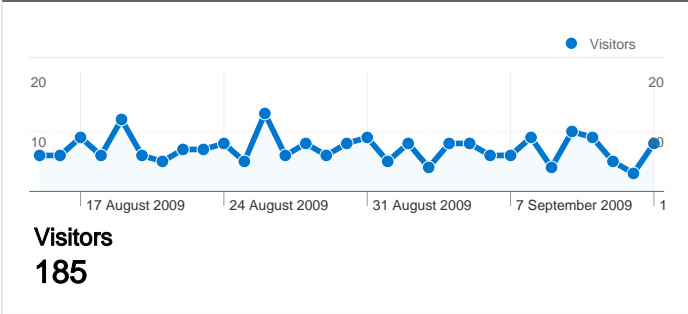

Visitors Overview