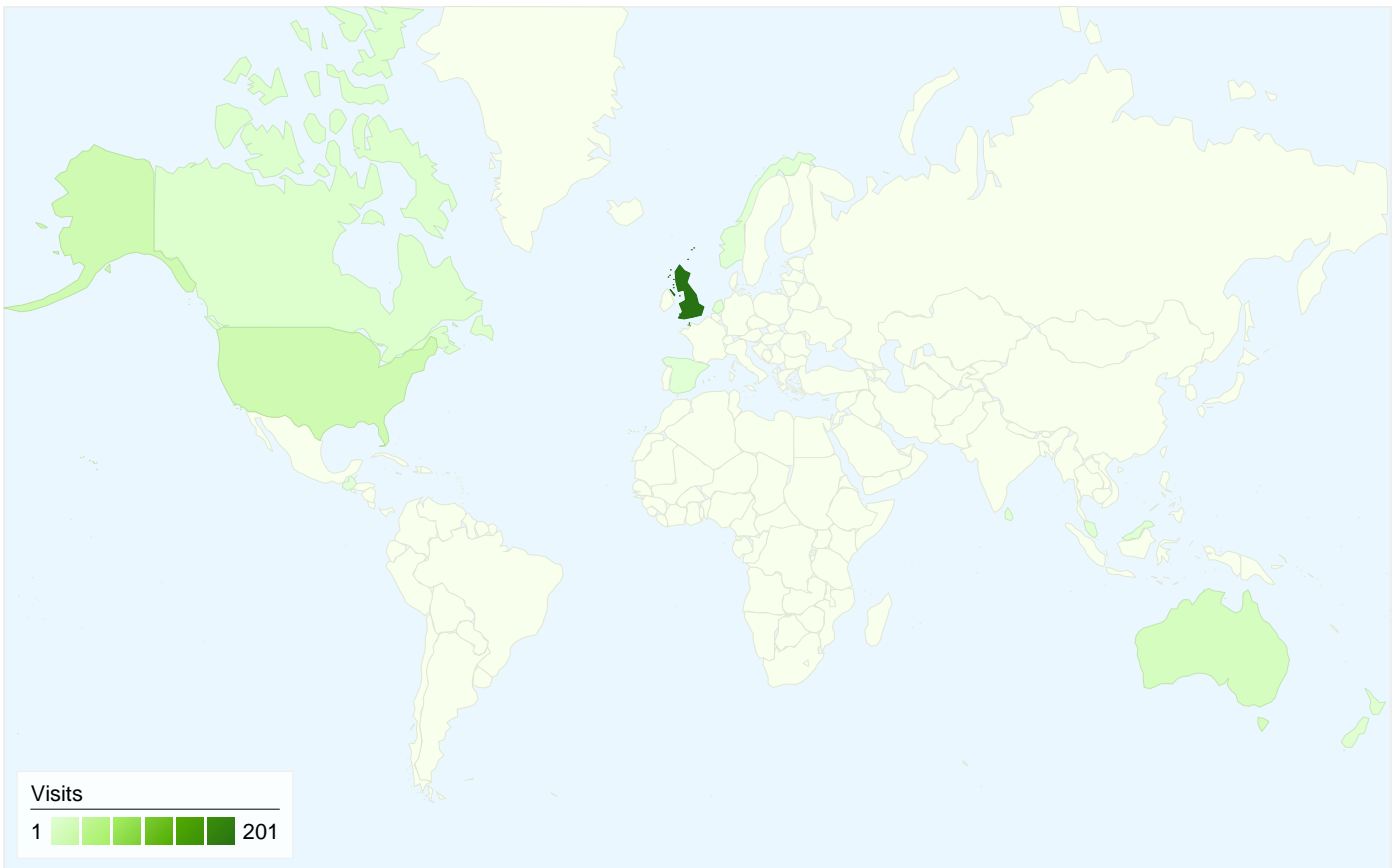

Visitors Overview

Comparing to: Site

185 people visited this site

251 Visits

185 Absolute Unique Visitors

2,601 Page Views

10.36 Average Page Views

00:08:22 Time on Site

All traffic sources sent a total of 251 visits

-  **24.30%** Direct Traffic
-  **4.38%** Referring Sites
-  **71.31%** Search Engines

- **Search Engines**
179.00 (71.31%)
- **Direct Traffic**
61.00 (24.30%)
- **Referring Sites**
11.00 (4.38%)

Top Traffic Sources

Sources	Visits	% visits
google (organic)	173	68.92%
(direct) ((none))	61	24.30%
cornwall-opc.org (referral)	4	1.59%
search (organic)	3	1.20%
ask (organic)	2	0.80%

Keywords	Visits	% visits
roseveth	5	2.79%
wilcock johnson family tree	5	2.79%
pollawyn farm	4	2.23%
www.johnson-	4	2.23%
crowle family cornwall	3	1.68%

Map Overlay

Comparing to: Site

251 visits came from 11 countries/territories

Site Usage

Visits	Pages/Visit	Avg. Time on Site	% New Visits	Bounce Rate	
251 % of Site Total: 100.00%	10.36 Site Avg: 10.36 (0.00%)	00:08:22 Site Avg: 00:08:22 (0.00%)	68.13% Site Avg: 67.73% (0.59%)	37.05% Site Avg: 37.05% (0.00%)	
Country/Territory	Visits	Pages/Visit	Avg. Time on Site	% New Visits	Bounce Rate
United Kingdom	201	11.78	00:10:01	62.69%	34.33%
United States	22	2.50	00:00:46	90.91%	45.45%
Australia	13	3.69	00:01:27	92.31%	61.54%
Canada	5	6.00	00:00:55	80.00%	40.00%
New Zealand	3	5.33	00:03:02	66.67%	33.33%
Netherlands	2	3.50	00:02:15	100.00%	50.00%
Spain	1	47.00	00:19:39	100.00%	0.00%
Norway	1	24.00	00:03:35	100.00%	0.00%
Malaysia	1	1.00	00:00:00	100.00%	100.00%
Sri Lanka	1	1.00	00:00:00	100.00%	100.00%