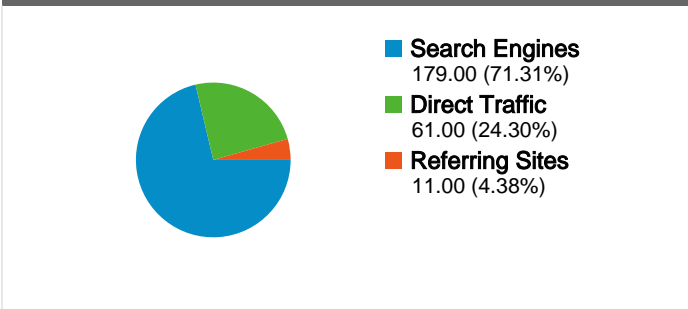

Dashboard

Comparing to: Site

Site Usage

251 Visits

37.05% Bounce Rate

2,601 Page Views

00:08:22 Avg. Time on Site

10.36 Pages/Visit

67.73% % New Visits

Visitors Overview

Map Overlay world

Traffic Sources Overview

Content Overview

Pages	Page Views	% Page Views
/tnghome/index.php	139	5.34%
/tnghome/search.php	65	2.50%
/tnghome/surnames.php	47	1.81%
/tnghome/browsemedia.php?	38	1.46%
/tnghome/browsemedia.php?	28	1.08%

Visitors Overview

Comparing to: Site

185 people visited this site

251 Visits

185 Absolute Unique Visitors

2,601 Page Views

10.36 Average Page Views

00:08:22 Time on Site

Top Traffic Sources

Sources	Visits	% visits
google (organic)	173	68.92%
(direct) ((none))	61	24.30%
cornwall-opc.org (referral)	4	1.59%
search (organic)	3	1.20%
ask (organic)	2	0.80%

Keywords	Visits	% visits
roseveth	5	2.79%
wilcock johnson family tree	5	2.79%
pollawyn farm	4	2.23%
www.johnson-	4	2.23%
crowle family cornwall	3	1.68%